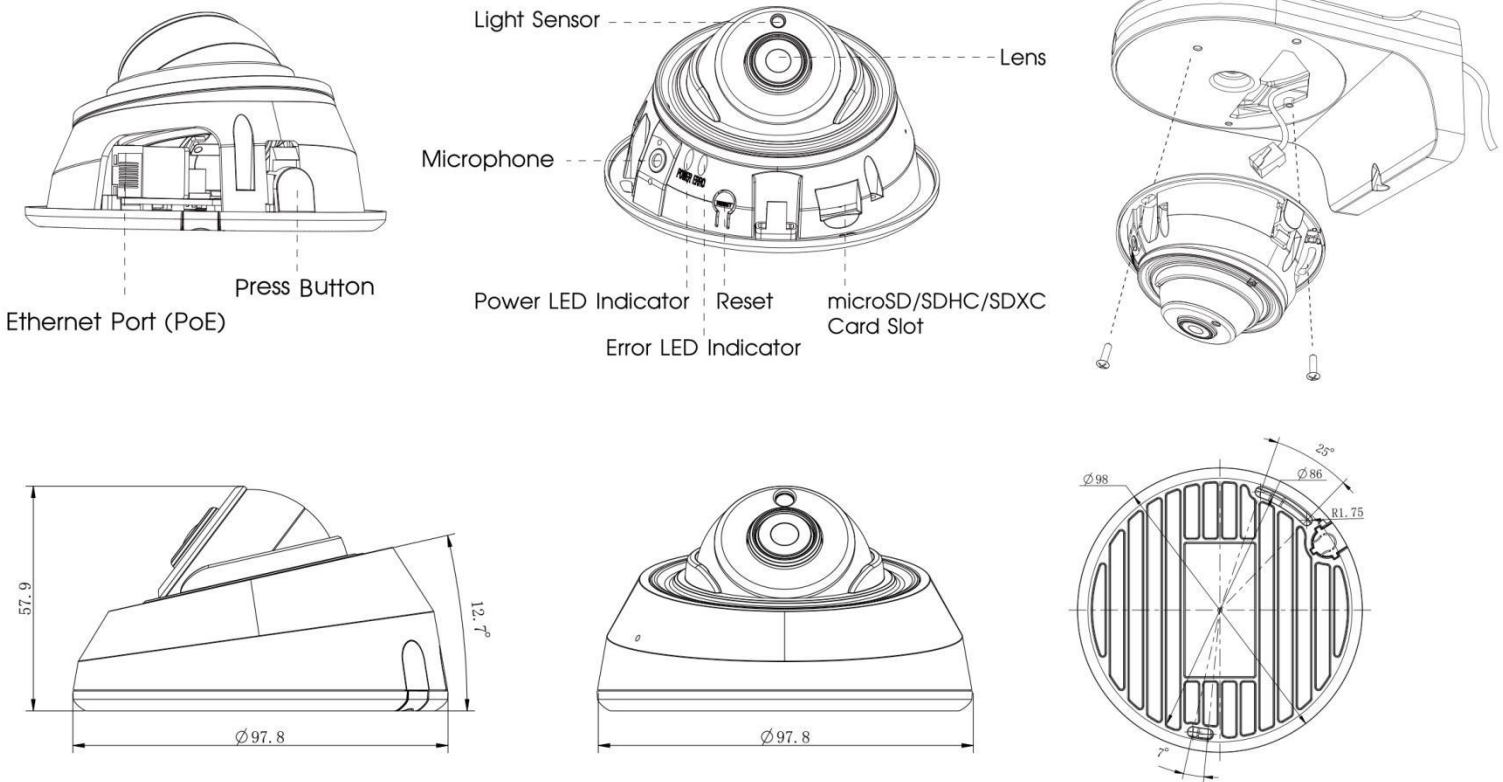

Easy Installation & Adjustment

With a built-in RJ45 port, PoE functionality and 3-axis mechanical design, the installation steps of Milesight IR Mini Dome Camera are as easy as ABC.

H.265 IR Mini Dome Network Camera

H.265 IR Mini Dome Network Camera

Structure Diagrams

Units: mm

Accessories Support

A01 Pole Mount

Weight: 720g
Dimensions: 170*51.5*152.6mm

A02 Internal Corner Bracket

Weight: 540g
Dimensions: 170*23.2*205.3mm